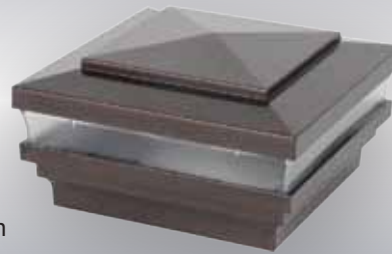

Designer Post Caps.com offers our Designer product line, a metallic and ceramic powder coated product line to enhance your fence, deck and handrail.

The Designer products allows for personal customizing of the post caps using accent colors and textured finishes. There are seven Designer colors with textured finishes and five standard colors giving you numerous options to choose from.

# SOLAR LIGHTING

*Neptune*

Shown in Hammertone Black

*Cape May*

Shown in Antique Gray

*Cape May*

Shown in Antique Brown

*Cape May*